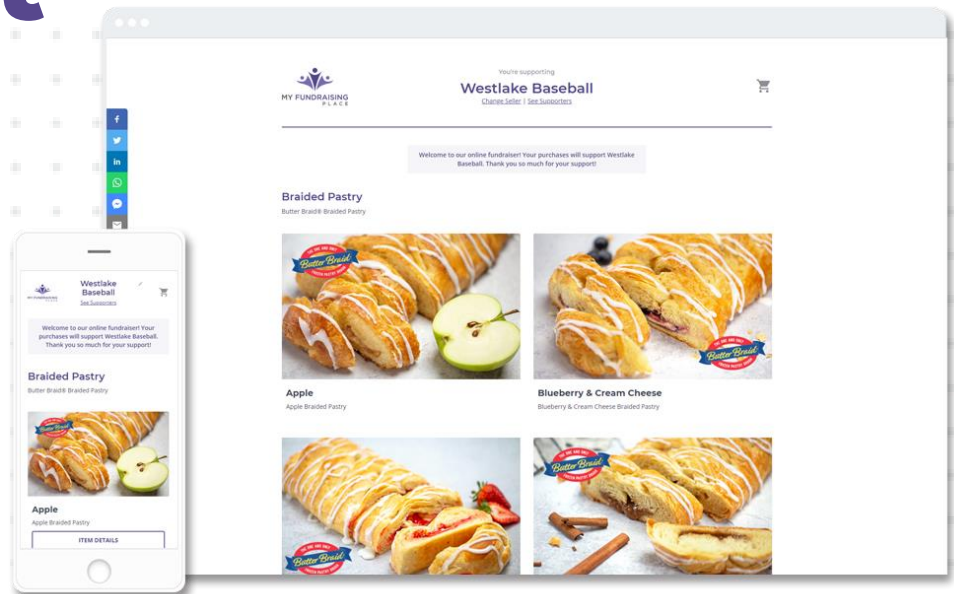

Fundraising Just Got Easier

Now your supporters can order and pay online using their card or mobile wallet.

Order entry is simplified

Online orders are tallied automatically, making your job a lot easier. You'll only enter the orders from paper order forms.